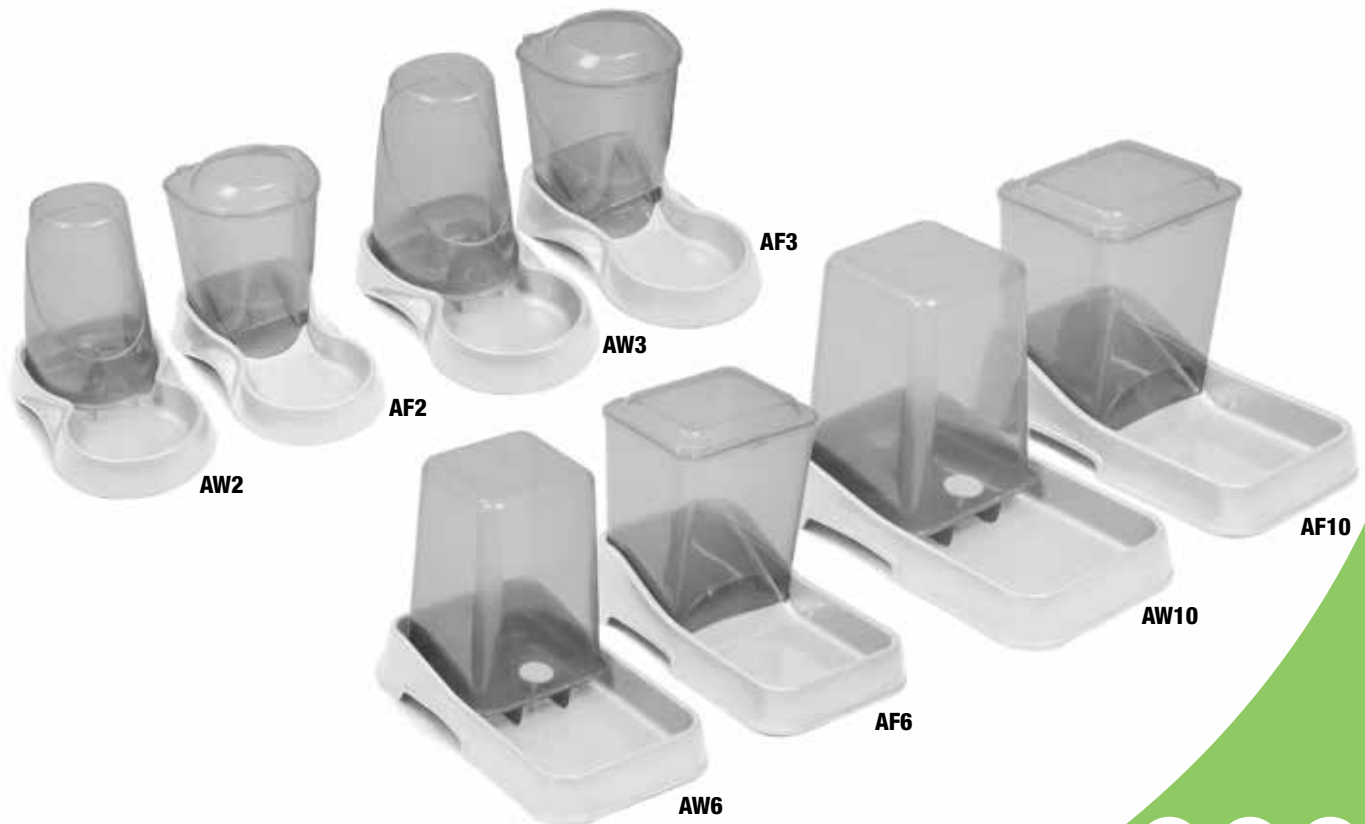

DESCRIPTION	Item #	UPC Code	Dimensions	Capacity	Case Weight (lbs)	Case Cube (CuFt)	Case Pack Qty
1.5 LITER AUTO WATERER® - X-SMALL	AW2	0 79441 00709 1	9$\frac{1}{8}$" x 5$\frac{1}{2}$" x 8$\frac{1}{4}$"	1.5 Liter	3.15	0.88	6
3 LITER AUTO WATERER® - SMALL	AW3	0 79441 00703 9	11$\frac{1}{8}$" x 6$\frac{7}{8}$" x 8$\frac{7}{8}$"	3 Liter	5.20	1.36	6
6 LITER AUTO WATERER® - MEDIUM	AW6	0 79441 00705 3	14$\frac{1}{8}$" x 8$\frac{5}{8}$" x 11$\frac{1}{8}$"	6 Liter	7.30	1.79	4
10 LITER AUTO WATERER® - LARGE	AW10	0 79441 00707 7	17$\frac{1}{8}$" x 10$\frac{1}{4}$" x 13$\frac{3}{16}$"	10 Liter	5.00	1.50	2

DESCRIPTION	Item #	UPC Code	Dimensions	Capacity	Case Weight (lbs)	Case Cube (CuFt)	Case Pack Qty
1.5 LB AUTO FEEDER® - X-SMALL	AF2	0 79441 00700 8	9$\frac{1}{4}$" x 5$\frac{1}{2}$" x 7$\frac{3}{4}$"	1.5 lb · .68kg	3.00	0.86	6
3 LB AUTO FEEDER® - SMALL	AF3	0 79441 00704 6	11$\frac{1}{2}$" x 6$\frac{7}{8}$" x 8$\frac{1}{2}$"	3 lb · 1.36kg	4.75	1.36	6
6 LB AUTO FEEDER® - MEDIUM	AF6	0 79441 00706 0	14$\frac{1}{2}$" x 8$\frac{5}{8}$" x 11$\frac{1}{16}$"	6 lb · 2.72kg	6.60	2.00	4
10 LB AUTO FEEDER® - LARGE	AF10	0 79441 00708 4	17$\frac{7}{8}$" x 10$\frac{1}{4}$" x 13$\frac{3}{4}$"	10 lb · 4.54kg	5.00	1.70	2

Van Ness Pet Products 400 Brighton Road, Clifton, N.J. 07012-1013 USA
Tel: 973.778.9500 Fax: 973.778.8588 Email: office@vannesspets.com www.vannesspets.com